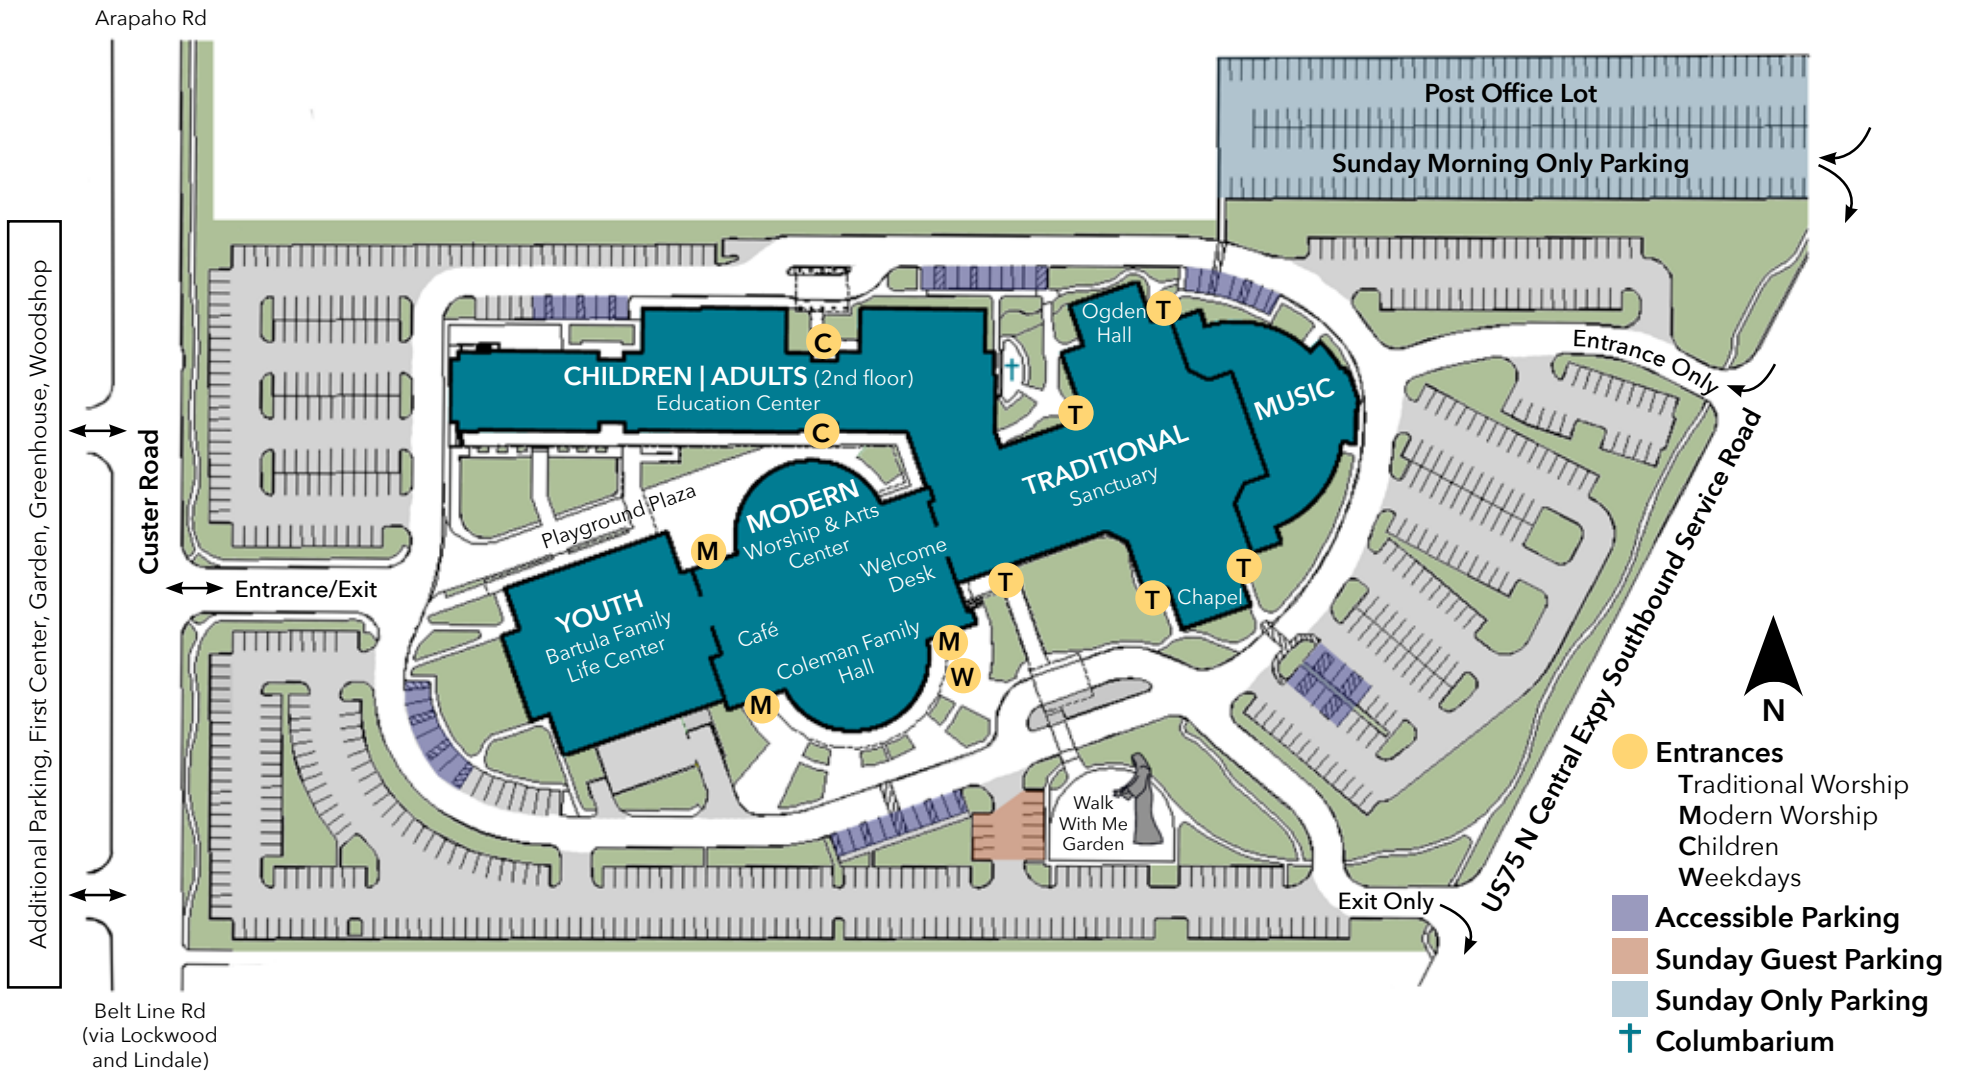

first united methodist church

Richardson

503 N. Central Expressway

Richardson, TX 75080

fumcr.com 972.235.8385