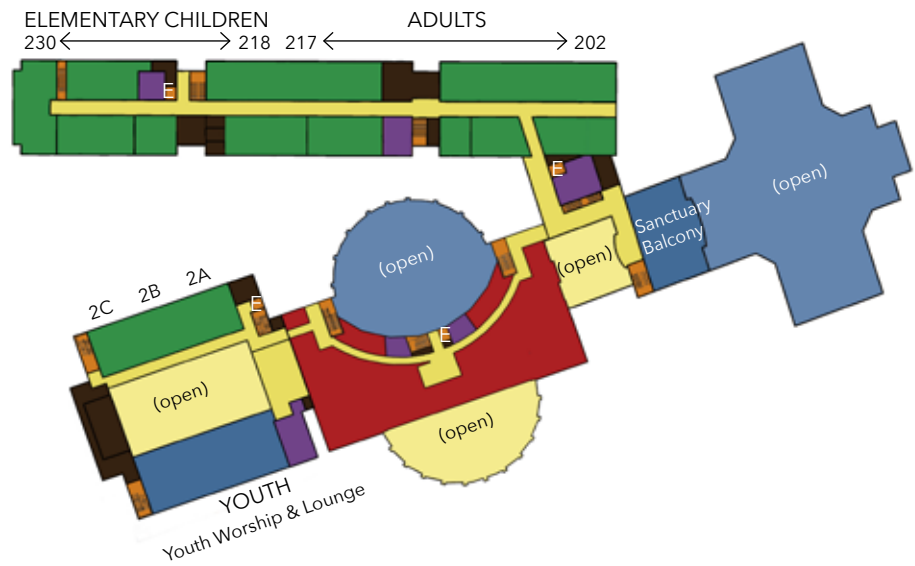

# 1ST FLOOR

# 2ND FLOOR

This is a secure campus. Only doors closest to scheduled events will be unlocked.

503 N. Central Expressway, Richardson, TX 75080  
 fumcr.com 972.235.8385