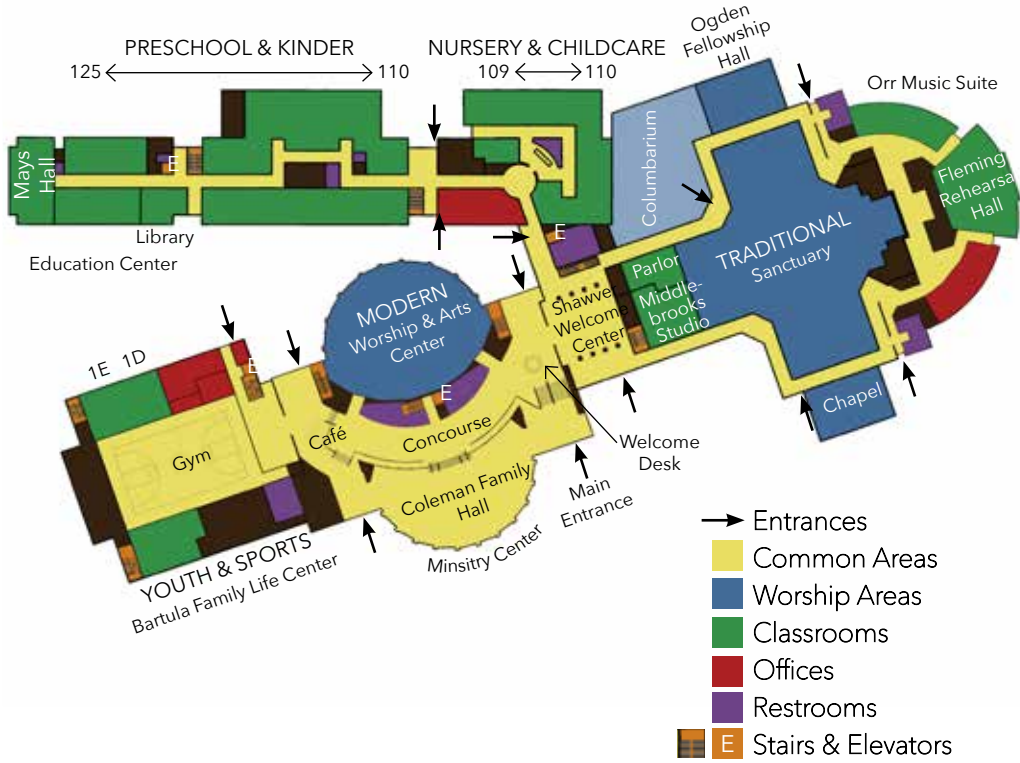

# 1ST FLOOR

# 2ND FLOOR

This is a secure campus. Only doors closest to scheduled events will be unlocked.

503 N. Central Expressway, Richardson, TX 75080  
 fumcr.com 972.235.8385